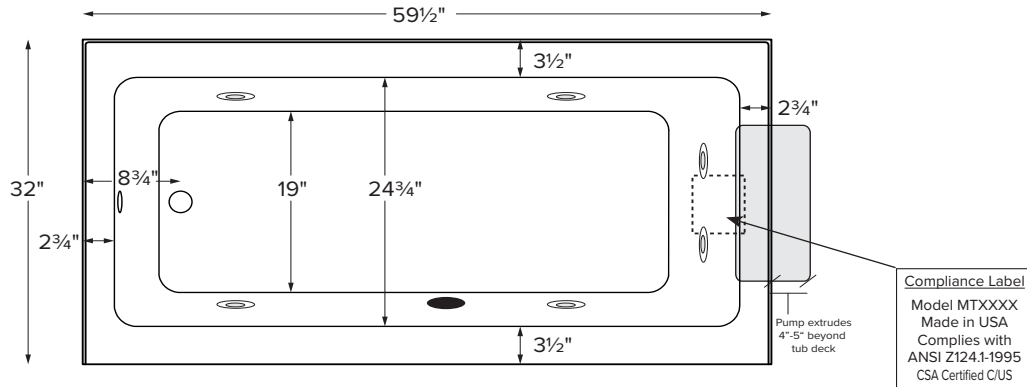

Features integral front skirting & integral tile flange on 3 sides.

Reliance® Tubs R6032DISC

60" x 32" x 16"

GENERAL SPECIFICATIONS:

Installation: Alcove

Material: Acrylic

Plumbed Weight: 115 lbs / 52 kg

Soaker Weight: 95 lbs / 43 kg

Average Fill: 35 gal to above jet level

Maximum Fill: 43 gal to overflow

NOTE: Filling this tub to the maximum may require an above average size or dedicated water heater.

Shown with Whirlpool Package

This tub model features a 16" skirt height that complies with ADA regulations.
Front access panel is not available.

IMPORTANT ORDERING & INSTALLATION INFORMATION:

- Before ordering or installing, please consider future access to all equipment.
- Integral flat front skirt is not removable.
- Must specify left- or right-hand drain when ordering.
- Please measure tub on-site before building tub decking.
- Use proper bedding compound to fully level and support tub.
- Tubs equipped with an air bath or a pre-leveled foam base are designed to rest on the floor without bedding compound, provided the floor is flat and level.
- Compliant with ASTM C 1028-07 coefficient of friction test.
- Jet, pump & blower locations are predetermined and cannot be changed.
- Suction and control locations may vary.

• Before discarding tub crate, check for accessories that may be packaged inside.
• All product measurements are $\pm 1/2"$.
• Specifications and configurations are subject to change without notice.
• Measurements herein supersede all others published prior to publication date below.