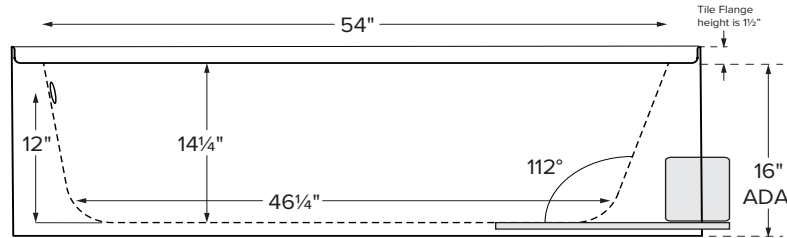

Features integral front skirting & integral tile flange on 3 sides.

Reliance® Tubs R6032DISC

60" x 32" x 16"

GENERAL SPECIFICATIONS:

Installation: Alcove

Material: Acrylic

Plumbed Weight: 115 lbs / 52 kg

Soaker Weight: 95 lbs / 43 kg

Average Fill: 35 gal to above jet level

Maximum Fill: 43 gal to overflow

NOTE: Filling this tub to the maximum may require an above average size or dedicated water heater.

Shown with Whirlpool Package

This tub model features a 16" skirt height that complies with ADA regulations.
Front access panel is not available.

IMPORTANT ORDERING & INSTALLATION INFORMATION:

- Before ordering or installing, please consider future access to all equipment.
- Integral flat front skirt is not removable.
- Must specify left- or right-hand drain when ordering.
- Please measure tub on-site before building tub decking.
- Use proper bedding compound to fully level and support tub.
- Tubs equipped with an air bath or a pre-leveled foam base are designed to rest on the floor without bedding compound, provided the floor is flat and level.
- Compliant with ASTM C 1028-07 coefficient of friction test.
- Jet, pump & blower locations are predetermined and cannot be changed.
- Suction and control locations may vary.

• Before discarding tub crate, check for accessories that may be packaged inside.
• All product measurements are $\pm 1/2"$.
• Specifications and configurations are subject to change without notice.
• Measurements herein supersede all others published prior to publication date below.